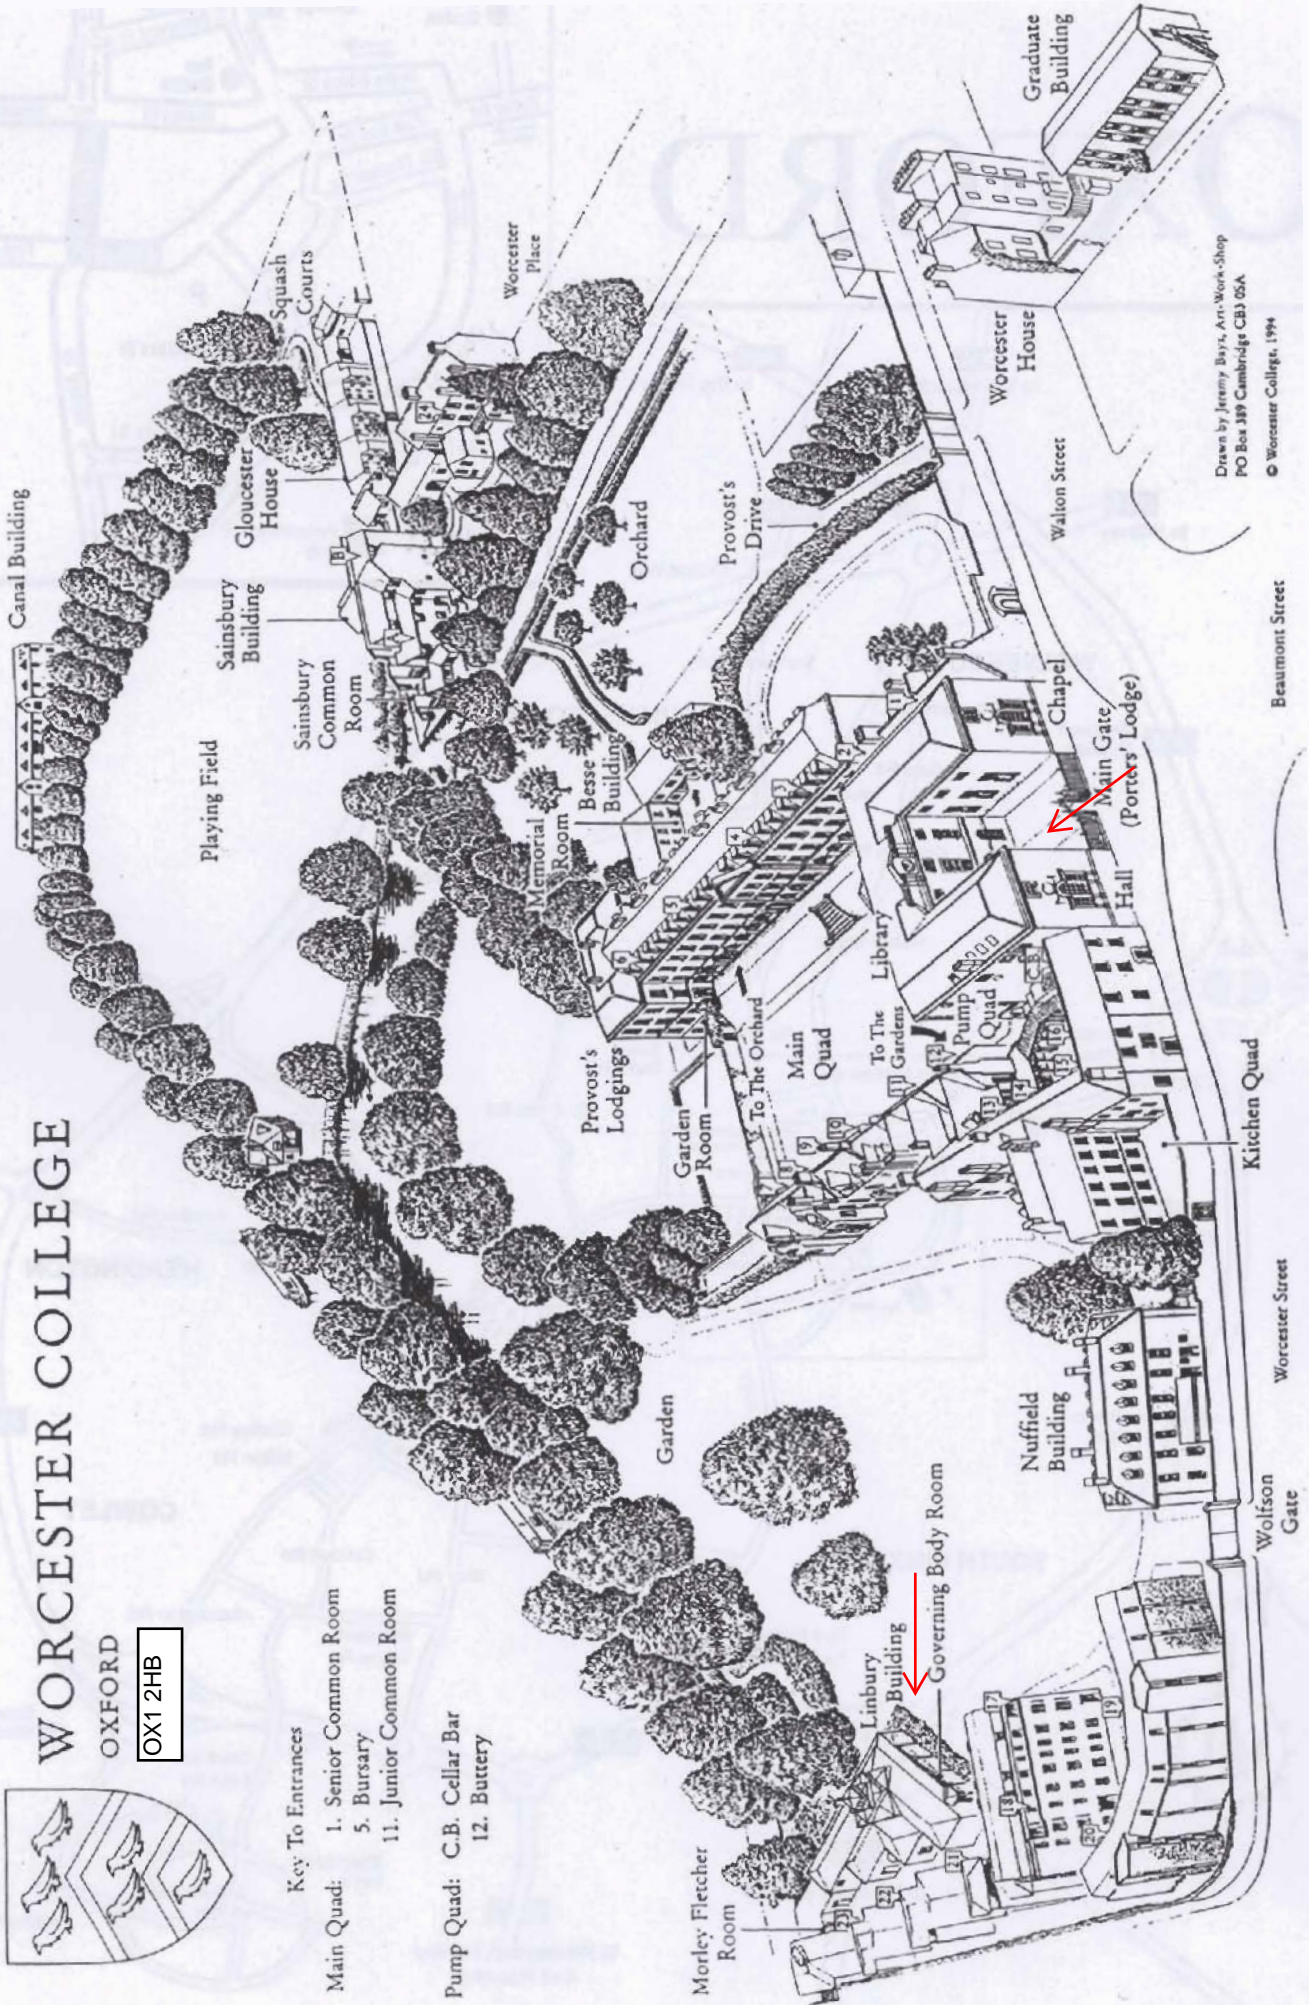

# WORCESTER COLLEGE

OXFORD

OX1 2HB

### Key To Entrances

- Main Quad: 1. Senior Common Room
- 5. Bursary
- 11. Junior Common Room

- Pump Quad: C.B. Cellar Bar
- 12. Buttery

Drawn by Jeremy Bays, Art-Work-Shop  
 PO Box 389 Cambridge CB3 0SA  
 © Worcester College, 1994

# OXFORD